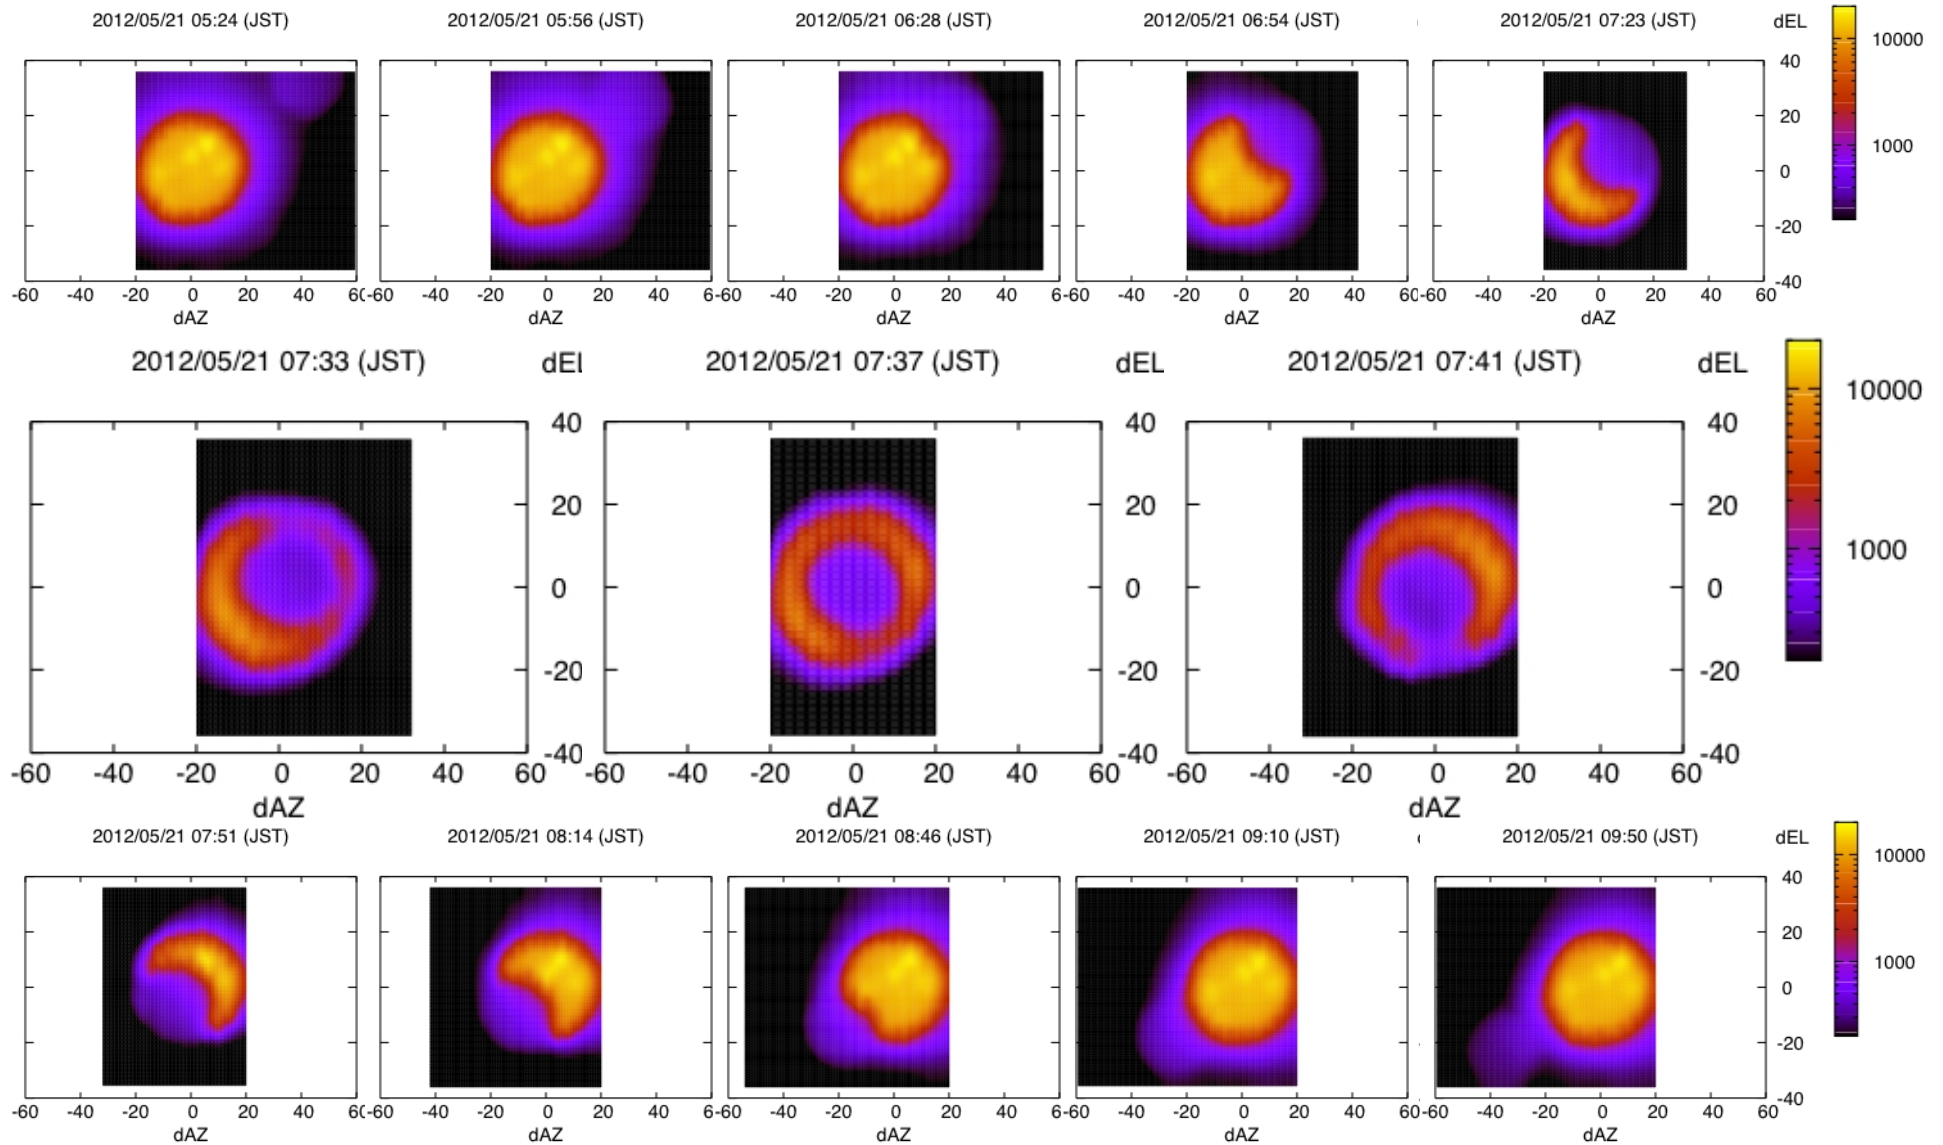

Annular Eclipse (2012 May 21th)

Hitachi Radio Telescope (8 GHz)

Ibaraki University / NAOJ